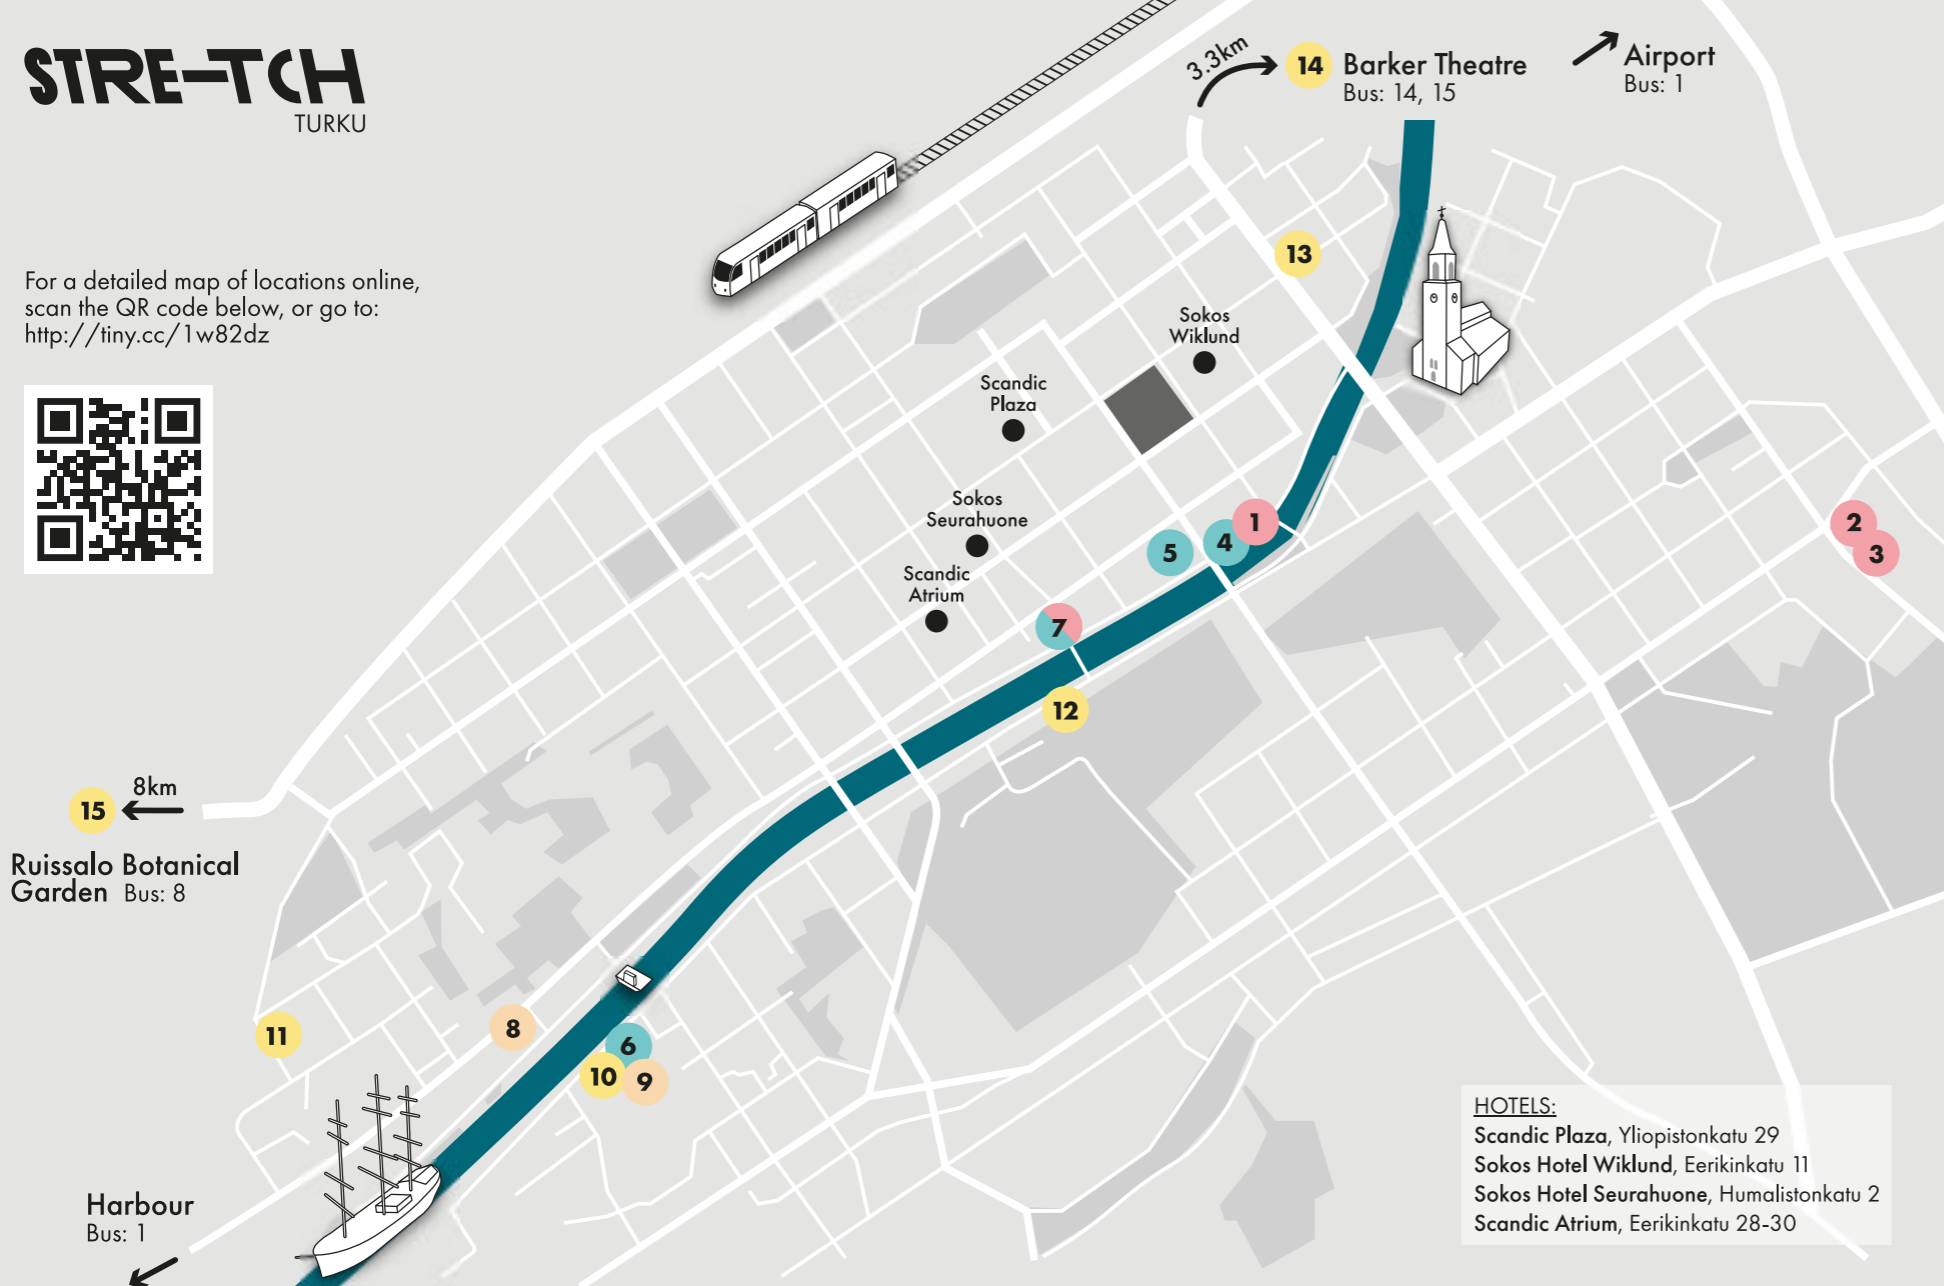

18:00-  
New Performance Turku Festival  
-Manilla

20:00-21:30  
Gaalat ERI 30  
-Dance Theatre ERI

18:00-03:00  
Final Party goes New Performance Turku Festival Club  
-Manilla

10:00-12:00  
Farewell Stretching  
-TYT Turku Student Theatre

14:00-15:30  
Vox Herbārium  
-Ruissalo Botanical Garden

14:00-  
New Performance Turku Festival  
-Manilla

15:00-16:00  
Noidankutu  
-Kutomo

PROGRAMME

PARTIES & GATHERINGS

MORNING CLASSES

PERFORMANCES

For a detailed map of locations online, scan the QR code below, or go to: <http://tiny.cc/1w82dz>

**HOTELS:**  
 Scandic Plaza, Yliopistonkatu 29  
 Sokos Hotel Wiklund, Eerikinkatu 11  
 Sokos Hotel Seurahuone, Humalistonkatu 2  
 Scandic Atrium, Eerikinkatu 28-30

## QUICK SCHEDULE & MAIN LOCATIONS